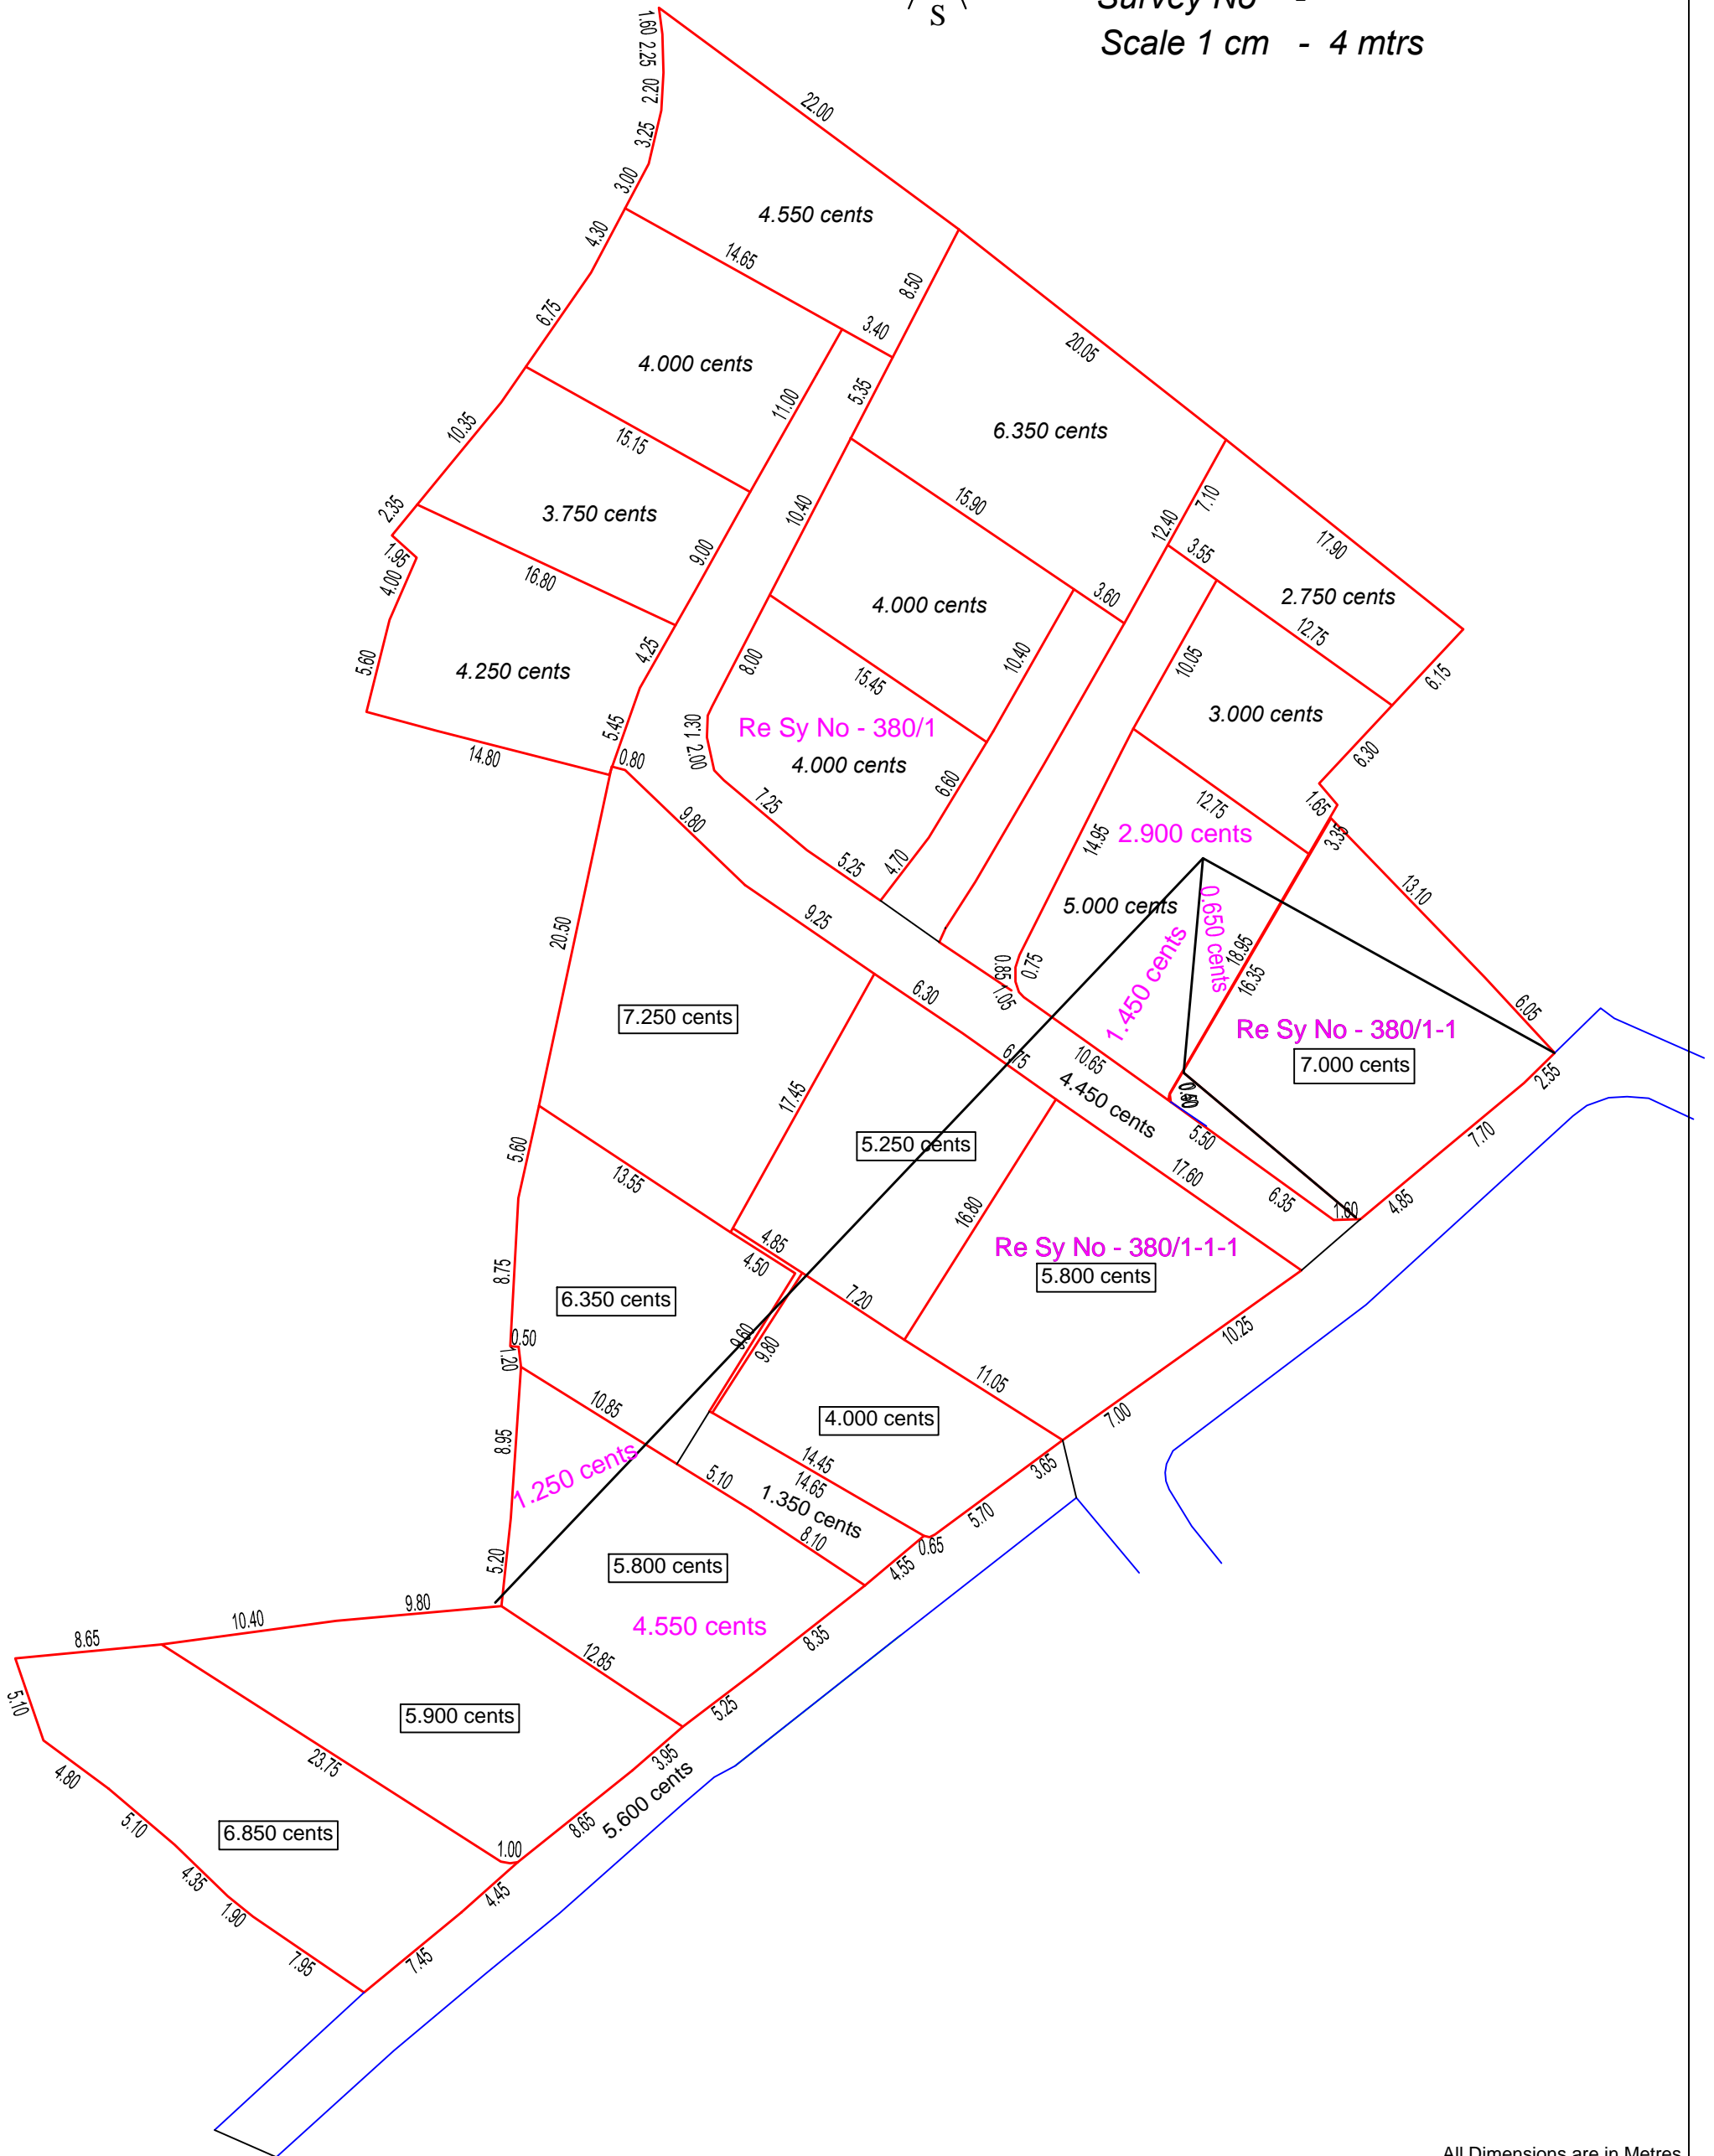

District - Thiruvananthapuram  
 Taluk - Kattakada  
 Village - Vilappil  
 Block No -  
 Survey No -  
 Scale 1 cm - 4 mtrs

All Dimensions are in Metres

Prepared by ORBIT LAND SURVEYORS - 9645088826,9567424167